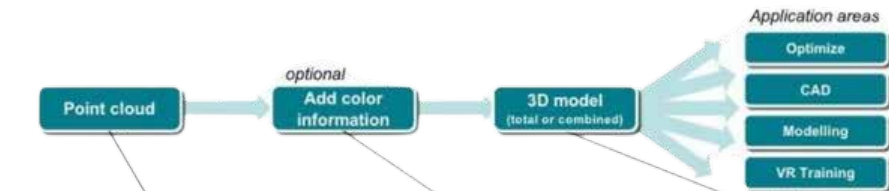

## BIM Clash Detection and Collision

- Clash detection & Resolution
- Clash Reports
- 3D spatial Coordination
- Coordination Drawings

- Product Libraries
- Architecture Component
- Structure Components
- Mechanical Components
- Parametric families

# Revit Custom Family Creation

An exact 3D 'as-built' representation in photographic quality.

Color information added to the scans is an optional feature.

Total or partial transformation to 3D models facilitates usage in various application areas.